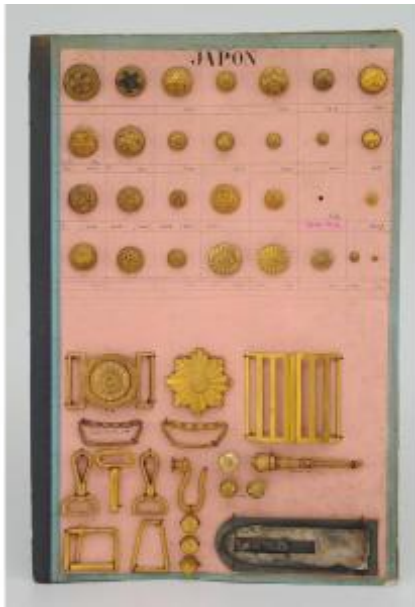

## Plates Of Buttons, Attributes And Belt Plates From Imperial Japan, First Half Of The 20th

250 EUR

Period : 19th century

Condition : Très bon état

Material : Brass

<https://www.proantic.com/en/1413000-plates-of-buttons-attributes-and-belt-plates-from-imperial-japan-first-half-of-the-20th.html>

### Description

**BUTTON BOARDS, ATTRIBUTES AND BELT PLATES FROM IMPERIAL JAPAN,**  
First half of the 20th century. 21567-5 Uniform buttons, belt plates, aiguillette awls, and buckles.  
Imperial Japan. First half of the 20th century.  
Very good condition.