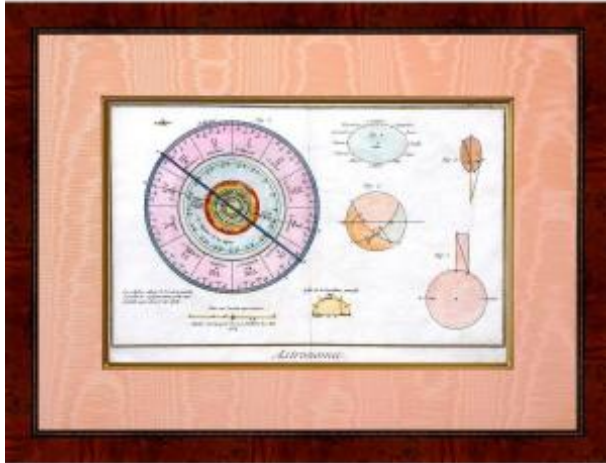

Rare Astronomy Engraving - "joblabe" Astrology - Signs Of The Zodiac - Ep. 2nd Half O

430 EUR

Signature : BENARD

Period : 18th century

Condition : Parfait état

Material : Paper

Length : 48.5 cm

Height : 37 cm

<https://www.proantic.com/en/1422060-rare-astronomy-engraving-quotjoblabequot-astrology-signs-of-the-zodiac-ep-2nd-half-of-t.html>

Description

Original copperplate engraving with a burin, engraved on laid paper, by BENARD.

"JOBLABE" invented by Jérôme LALANDE and presented in his treatise on astronomy. This device allows the respective positions of Jupiter's satellites to be determined. Hand-watercoloured.

Dimension(s): Frame: Length. 48.5 cm - Height.

37 cm, condition(s): PERFECT CONDITION,

Period: 2nd HALF 18th century, Frame:

CURRENT - Gold bevel - Marie-Louise in salmon-coloured moire - Wooden rod in walnut burl with small golden beads on the inner rim.