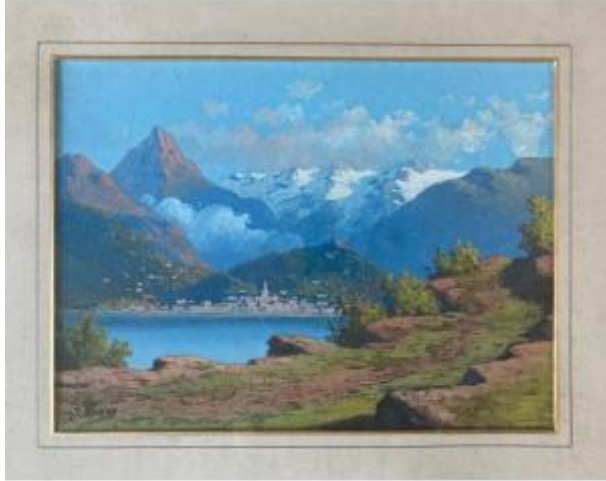

Gouache Of The Chartreuse Massif

300 EUR

Signature : Marre G.

Period : 19th century

Condition : Bon état

Material : Cardboard

Length : 30

Height : 23

<https://www.proantic.com/en/1430069-gouache-of-the-chartreuse-massif.html>

Description

Very pretty gouache, bright and fresh colors, from the Chautreuse massif. Signed G.Marre.
Dimensions with frame 60x50