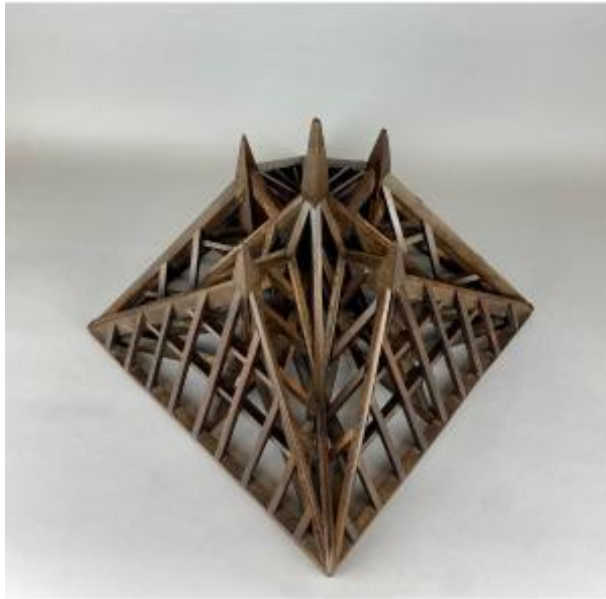

An Architectural Model Of A Roof

1 450 EUR

Period : 20th century

Condition : Très bon état

Material : Solid wood

Width : 40

Height : 36

Depth : 40

<https://www.proantic.com/en/1436644-an-architectural-model-of-a-roof.html>

Description

An architectural model of a roof made at the beginning of the 20th century by a Companion Carpenter.

Dealer

Robin Kowalski Antiques