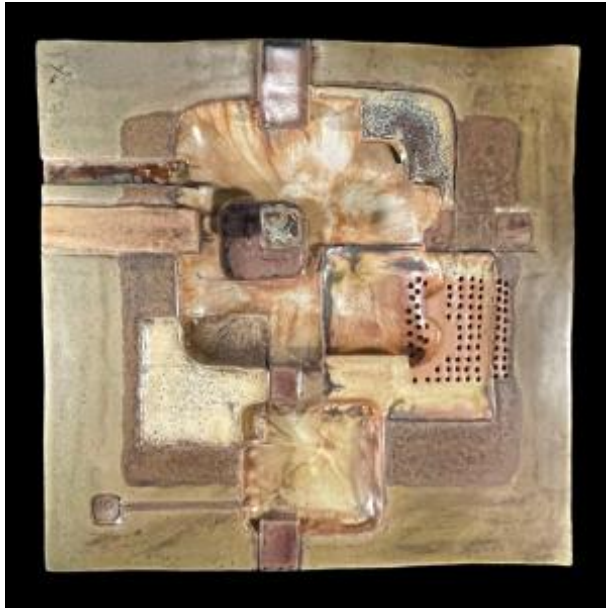

Jean-michel Savary, Abstract Brutalist Wall Sculpture In Ceramic, Glazed Stoneware, 20th

Description

Imposing glazed stoneware wall sculpture, brutalist / abstract style, circa 1980. Unique piece made by the architectural ceramicist Jean-Michel Savary in the Beauvais region of France. Very good condition. The ceramics of Beauvais in the Oise (Beauvais stoneware) are represented by famous artists and potters such as Auguste Delaherche, Charles Greber or Pierre Pissareff whose vases and sculptures can be seen at the Oise Museum.

1 350 EUR

Signature : Jean-michel Savary

Period : 20th century

Condition : Très bon état

Material : Ceramic

Width : 45

Height : 45

Depth : 7