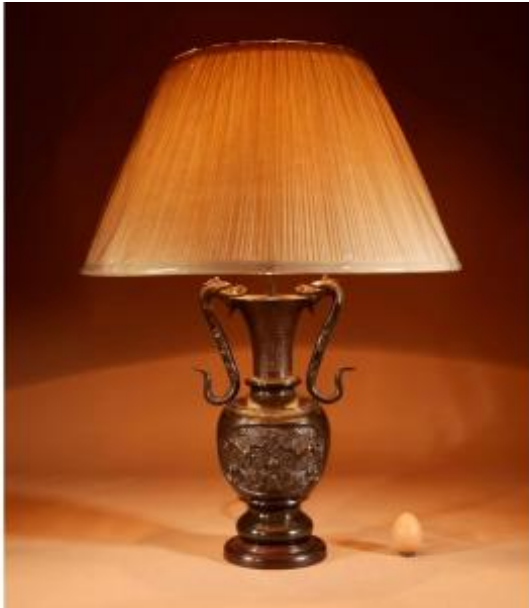

Impressive Japanese Bronze Table Lamp From The Meiji Period 1868-1912

575 EUR

Period : 19th century

Condition : Très bon état

Material : Bronze

Diameter : 51

Height : 68

<https://www.proantic.com/en/1444354-impressive-japanese-bronze-table-lamp-from-the-meiji-period-1868-1912.html>

Description

Impressive Japanese Bronze Table Lamp Meiji

Period 1868-1912

Still with the original chocolate colour patination.
Beautiful decorated with two dragons as handles
and animals.

In very good original used condition, there are no
cracks, dents or missing pieces.