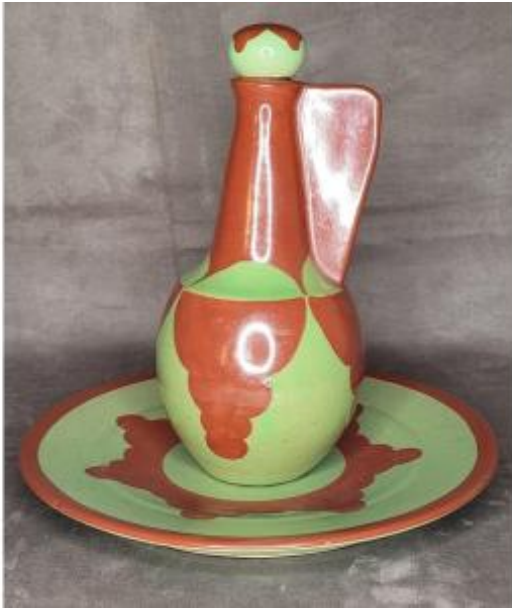

René Herbst (1891-1982) / Set Consisting Of A Liqueur Carafe And Its Tray

420 EUR

Signature : René Herbst (1891-1982)

Period : 20th century

Condition : Bon état

Material : Ceramic

Diameter : 31

Height : 27

<https://www.proantic.com/en/1450004-rene-herbst-1891-1982-set-consisting-of-a-liqueur-carafe-and-its-tray.html>

Description

René Herbst (1891-1982) / designer of the model and its polychromy for Cusenier red/green, the model presented on the Cusenier stand (rue aux Boutiques, pont Alexandre III) composed by the decorator for the exhibition of modern decorative and industrial arts, Paris, 1925: Set consisting of a liqueur carafe and its tray. Proofs in polychrome enameled ceramic. The decorative motifs treated red on green backgrounds. Circa 1925/30.

Monogram RH And bears the Cusenier mark on the back of the tray. H. Carafe: 27 cm - d. Tray: 31 cm.

Dealer

Portier

Mobilier, Tableaux, Bibelots du 17eme jusqu'au 20eme siècle

Mobile : 0646527011

12 route d'autun