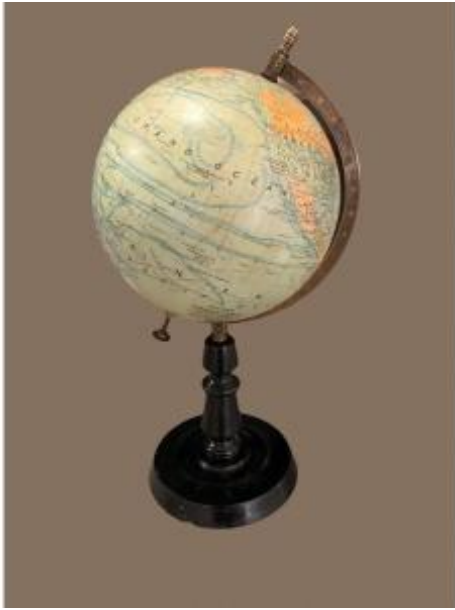

Terrestrial Globe, World Map By J. Forest

320 EUR

Signature : Joseph FOREST

Period : 19th century

Condition : Très bon état

Material : Cardboard

Diameter : 19 cm

Height : 41 cm

Description

A beautiful terrestrial globe, world map, by Joseph FOREST in very good condition, late 19th, early 20th century. This globe erected by J. Forest is on a scale of 65,000,000. The base is made of blackened turned wood. This globe also represents the ocean currents. A graduated brass half-meridian positions this globe.