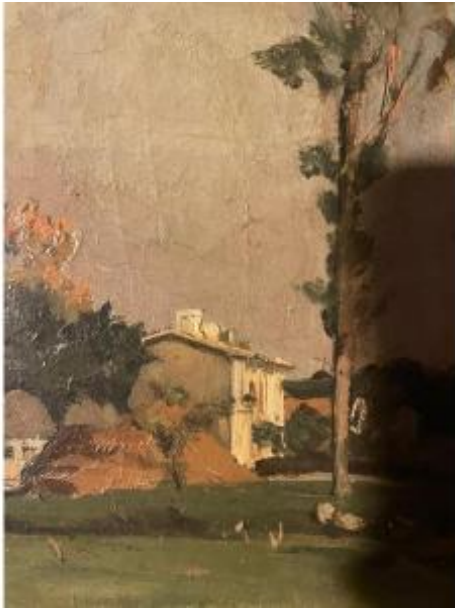

Countryside Landscape

450 EUR

Signature : Berti

Period : 19th century

Condition : Très bon état

Material : Oil painting

Length : 55x43

<https://www.proantic.com/en/1463164-countryside-landscape.html>

Description

Very beautiful oil on canvas representing a beautiful countryside landscape with a beautiful pictorial technique! Painting photographed in its own juice with its small defects (slight small lacks and canvas relaxed on the right corner of the frame) entrusted to the professional restorer! To carry out all these retouching. Dimension of 55x43 cm. Dedicated: to my friend Berton and probably signed by Berti? Very beautiful touch with a very green palette given by the painter. Visually magnificent! Very beautiful depth and light!