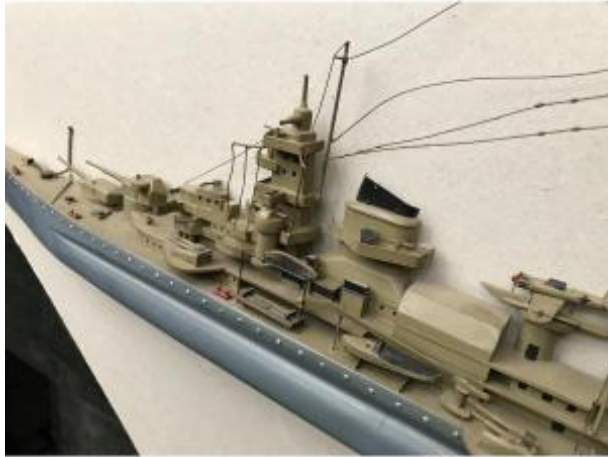

## Half Solid Wood Custom Made Model Of A German Warship

350 EUR

Period : 20th century

Condition : Bon état

Material : Solid wood

Length : 100 cm environ

Height : 25 cm environ

<https://www.proantic.com/en/1466531-half-solid-wood-custom-made-model-of-a-german-warship.html>

### Description

Half model of a German warship  
solid wood  
piece built by craftsman  
wood and metal parts  
from the 30s