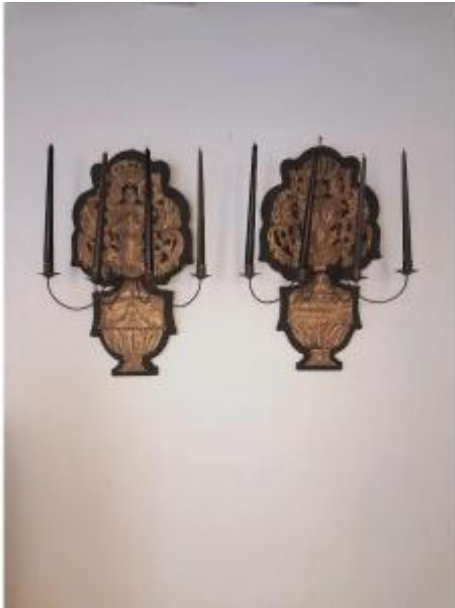

Pair Of 19th Century Brass Wall Lights

350 EUR

Period : 19th century

Condition : Bon état

Material : Brass

Width : 31,5

Height : 60

Depth : 2

<https://www.proantic.com/en/1474546-pair-of-19th-century-brass-wall-lights.html>

Description

Pair of embossed brass sconces decorated in the lower part with a flowered basket and in the upper part with foliage and arabesque, each with four light arms. They are mounted on a wooden frame with a scalloped shape. Work from the 19th century