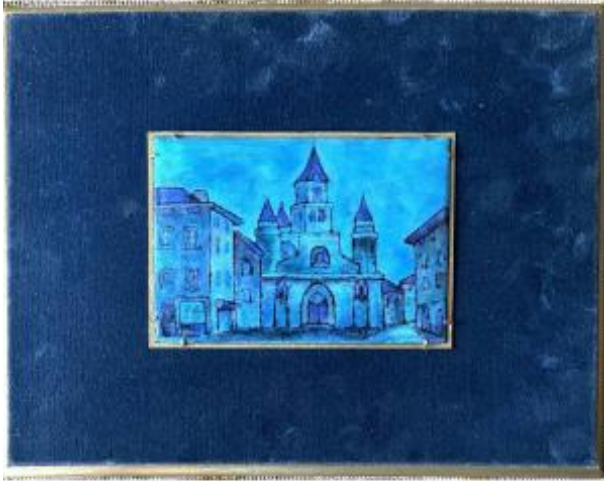

Magadoux, View Of A Church In Limoges, Email

680 EUR

Period : 20th century

Condition : Très bon état

Material : Enamel

Length : 27,5cm

Height : 21,5cm

<https://www.proantic.com/en/1491054-magadoux-view-of-a-church-in-limoges-email.html>

Description

Enamel plaque, view of the Saint-Pierre church in Limoges, bears on the back the original label of the Atelier Magadoux (Georges Magadoux 1909-1983), and numbered 688-1. Dimensions of the plaque alone: 13.2x9cm.