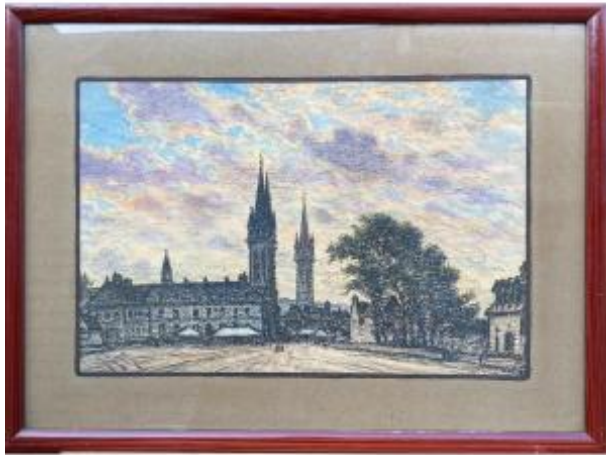

Charles Mootz (1889-1944) Landscape With Bells Drawing Pastel Churches Modern Art

320 EUR

Signature : Charles Mootz

Period : 20th century

Condition : Très bon état

Material : Pastel

<https://www.proantic.com/en/1492322-charles-mootz-1889-1944-landscape-with-bells-drawing-pastel-churches-modern-art>.html

Description

Charles Mootz (1889-1944).

Landscape with bell towers.

Pastel, watercolor and black chalk signed lower right.

36 x 54 cm (drawing).

56 x 75 cm (frame).

Dealer

Akhimoff Fine Art