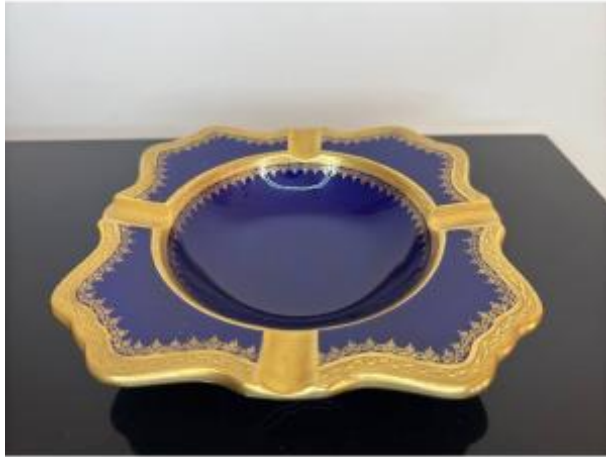

Cobalt Blue Limoges Porcelain Ashtray

120 EUR

Period : 20th century

Condition : Bon état

Material : Porcelain

<https://www.proantic.com/en/1492730-cobalt-blue-limoges-porcelain-ashtray.html>

Description

Limoges porcelain ashtray in cobalt blue with gilding, in perfect condition.