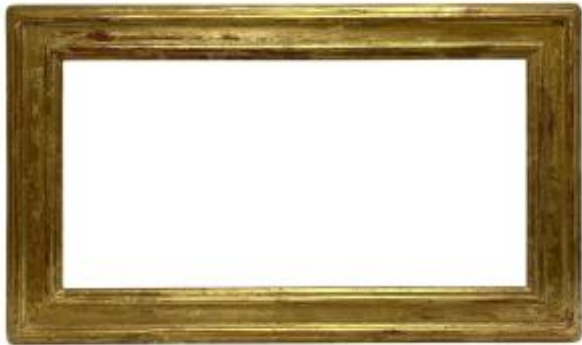

## Renaissance Style Frame -- 30.4 X 60.4 Cm -- Ref. 2191

400 EUR

Period : 20th century

Condition : Bon état

Material : Gilded wood

<https://www.proantic.com/en/1493083-renaissance-style-frame-304-x-604-cm-ref-2191.html>

### Description

Renaissance style frame called "à cassetta", gilded with leaf. Rebate dimensions: 30.4 x 60.4cm View dimensions: 28.5 x 58.5 cm External dimensions: 42.5 x 72.5 cm Thickness: 3 cm Rebate width: 1 cm Moulding width: 7cm