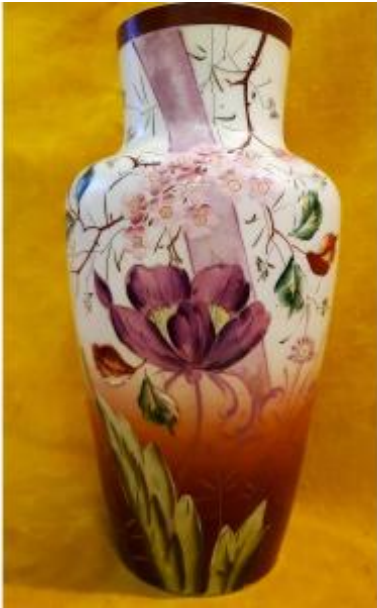

Large White Opaline Vase Decorated With Enameled Flowers In Japanese Art Nouveau S

160 EUR

Period : 19th century

Condition : Bon état

Material : Opale

Diameter : col 10 cm 31 cm/ panse 15.5 cm /base 10.5 cm

Height : 31 cm

<https://www.proantic.com/en/1514530-large-white-opaline-vase-decorated-with-enameled-flowers-in-japanese-art-nouveau-style-.html>

Description

White opaline vase decorated with hand-painted enameled flowers including cherry blossoms and falling ribbon in the Japanese taste of the "1900" period. Large baluster-shaped vase in good condition POSSIBLE SENDING, careful reinforced packaging, registered with signature, insurance and tracking on the internet by its number (shipping costs). SAONE ANTIQUITES store 149 rue de la levée 01750 ST LAURENT SUR SAONE 500 meters away MACON (71000) open Tuesday to Saturday 3 p.m. - 7 p.m. and in the morning 10:30 a.m. - 12:30 p.m. (if no customer quote...) call before or SMS 06 13 21 8109, to be sure thank you... Purchase sale restoration furniture, objects 18-19-20th, inheritance, sharing, estimate, clearance...