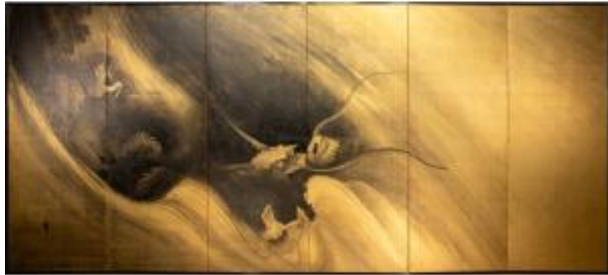

A Six-panel Gold Leaf Screen With A Large Dragon Emerging From The Clouds

14 500 EUR

Period : 20th century

Condition : Très bon état

Material : Paper

Width : 375 cm

Height : 169 cm

[https://www.proantic.com/en/1514639-a-six-panel-gold-leaf-s
creen-with-a-large-dragon-emerging-from-the-clouds.html](https://www.proantic.com/en/1514639-a-six-panel-gold-leaf-s creen-with-a-large-dragon-emerging-from-the-clouds.html)

Description

A six-panel gold leaf screen with a large dragon emerging from the clouds. The painting is made with the sumi-e technique, characterized by fluid and decisive brush strokes that define the dragon's scales and the details of the clouds. The panels are framed by a dark lacquer frame, enriched by patinated bronze hardware. Signed lower left. Period: Meiji Taisho early 20th century. Dimensions: 169 x 375 cm. Condition: Excellent. There is slight wear between the joints of the 1st and 2nd panels. Small crack in the paper between the 5th and 6th panels.