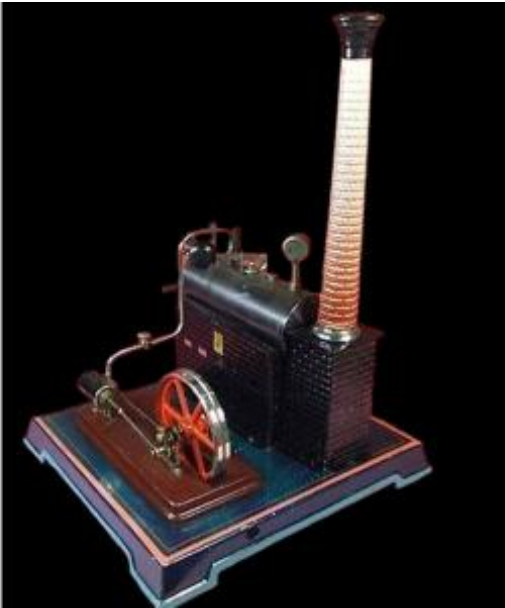

Bing Steam Factory 1900

650 EUR

Period : 20th century

Condition : Très bon état

Material : Metal

<https://www.proantic.com/en/1515015-bing-steam-factory-1900.html>

Description

Beautiful BING brand steam engine in its original box but without the lid. Total height: 34 cm, base: 26 X 24 cm