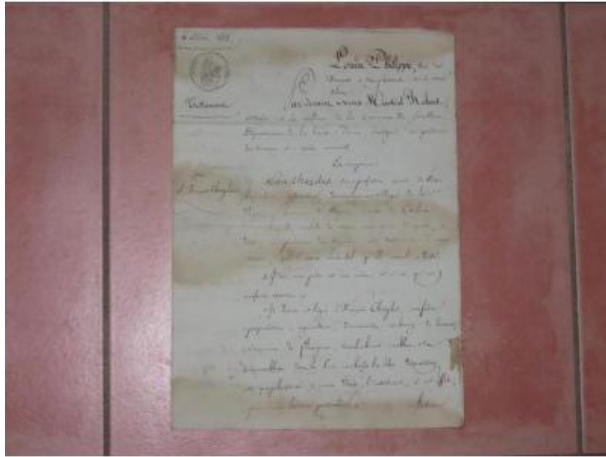

Letter With Header Louis Philippe, Dated From 1835.

80 EUR

Period : 19th century

Condition : Très bon état

Material : Paper

Length : 41,5 cms

Height : 29 cms

<https://www.proantic.com/en/191416-letter-with-header-louis-philippe-dated-from-1835.html>

Description

A letter with letterhead: "Louis Philippe, King of the French to all present and future Hi". "In front With stamp and dry stamp Dated May 8, 1835.
- Dimensions: 41.5 x 29 cm (open letter).

Dealer