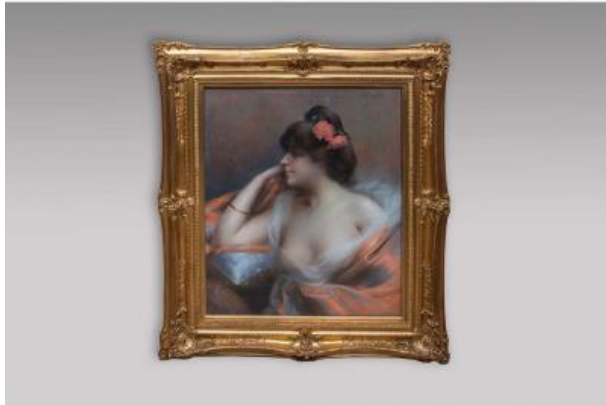

An Elegant Portrait D - Delphin Enjorlas 19th Century

4 500 EUR

Period : 19th century

Condition : Parfait état

Material : Pastel

Width : 60

Height : 72

<https://www.proantic.com/en/239847-an-elegant-portrait-d-delphin-enjorlas-19th-century.html>

Description

Delphin Enjorlas (1857 - 1945)

Pastels and women portraits specialist

Portrait of an elegant woman circa 1880-1900

pastel on canvas

signed upper right

72x60cm

Dealer