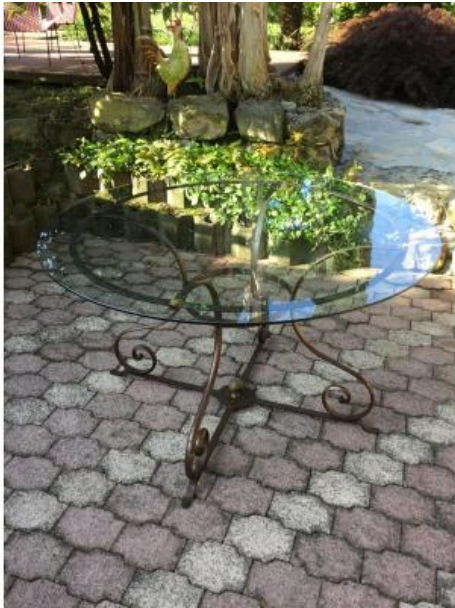

Round Table Wrought Iron And Glass. Large Model Of The 1950s.

1 200 EUR

Period : 20th century

Condition : Très bon état

Diameter : 140cm

Height : 72 cm

<https://www.proantic.com/en/491082-round-table-wrought-iron-and-glass-large-model-of-the-1950s.html>

Description

Very nice table in wrought iron and glass.
Artisanal work done in the 1950s. Beautiful patina on the Iron 6 to 8 covers.

Dealer

Antiquités Bernard
Luminaires XXe, Mobiliers XVIIIe-XXe,
Mobile : 06.08.63.20.02