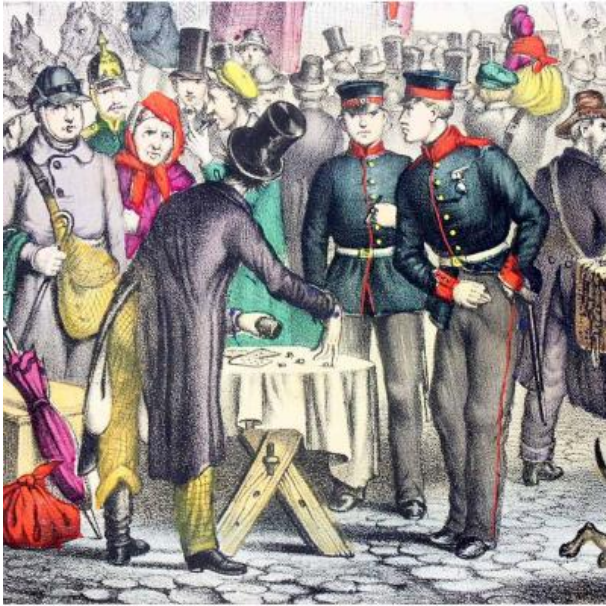

## Cubes Set 1850 Magician Escamoteur

980 EUR

Period : 19th century

Condition : Très bon état

<https://www.proantic.com/en/500432-cubes-set-1850-magician-escamoteur.html>

### Description

Superb and rare set of cubes circa 1850. 6 Beautiful color engravings including a very beautiful fairground with a snake driver, a puppet theater and a stealthman. Complete and in good condition despite some small defects Box: 35 x 41 cm