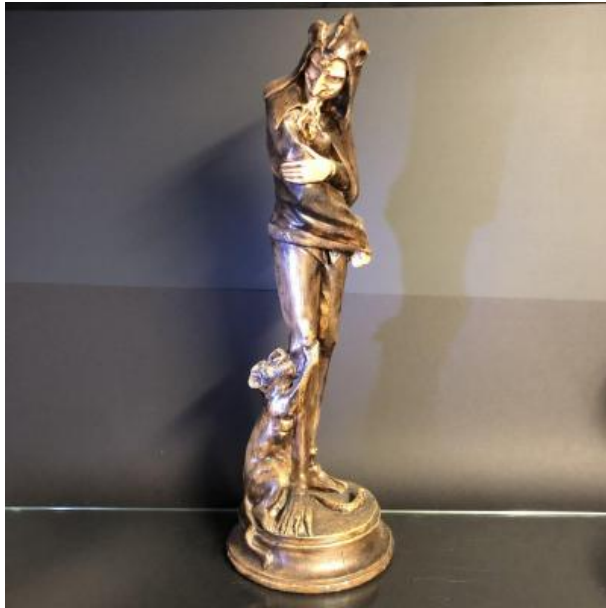

Jacques Louis Gautier (1831-) Attributed Great Mephistopheles 60 Cm Nineteenth Faust D

600 EUR

Signature : Jacques Louis GAUTIER (1831-) attribué

Period : 19th century

Condition : En tres bon etat

Height : 60 cm

<https://www.proantic.com/en/513944-jacques-louis-gautier-1831-attributed-great-mephistopheles-60-cm-nineteenth-faust-de-vil-.html>

Description

Jacques Louis GAUTIER (1831-) attributed.

French sculptor.

Large sculpture with representation of Mephistopheles.

In terra cotta with beautiful dark patina and nuanced.

The face and the hands, by contrast, with clear patina.

Period late nineteenth.

Cat decor (?), Snake ...

Height: 60 cm.

Diameter of the base: 20,3 cm.

RARE AND SPECTACULAR ...

Mephistopheles was the Prince of Hell, the devil on earth.

You can follow my gallery to be informed of

Dealer

Antiquités Sordes

Antiquaire généraliste et curiosités de toute époque