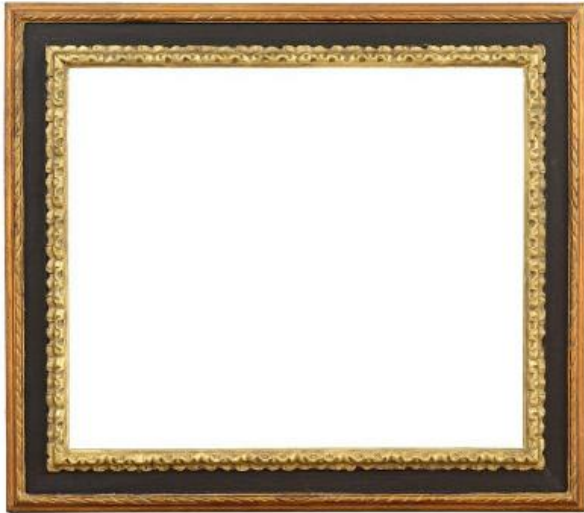

Renaissance Style Frame - Ref 067

750 EUR

Period : 20th century

Condition : Très bon état

Length : 69,8

Width : 58,5

<https://www.proantic.com/en/521679-renaissance-style-frame-ref-067.html>

Description

Molded wood frame painted with cord decoration and leaf frieze in sight.

External dimensions: 76.80 x 87.70 x 4.80 cm

Interior dimensions: 56.70 x 67.90 cm

Dimensions of the rabbet: 58.50 x 69.80 cm

Dealer