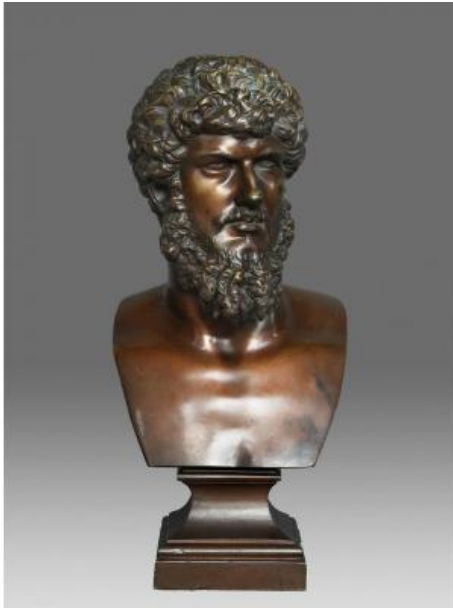

Bronze Bust Of Emperor Lucius Verus About 1860

1 600 EUR

Signature : Rolland Fondateur Paris

Period : 19th century

Condition : Parfait état

Width : 12,5 cm

Height : 27,0 cm

Depth : 11,0 cm

<https://www.proantic.com/en/555453-bronze-bust-of-emperor-lucius-verus-about-1860.html>

Description

Bronze bust with brown patina representing the Roman emperor Lucius Verus. According to the antique preserved in the Louvre, MA1170, France Rolland Fondateur Paris about 1860. The bust is the well-known type of portraits of Lucius Verus. He was co-emperor of Marc Aurel from 161 to 169. Brown patina and very high-quality modeling.