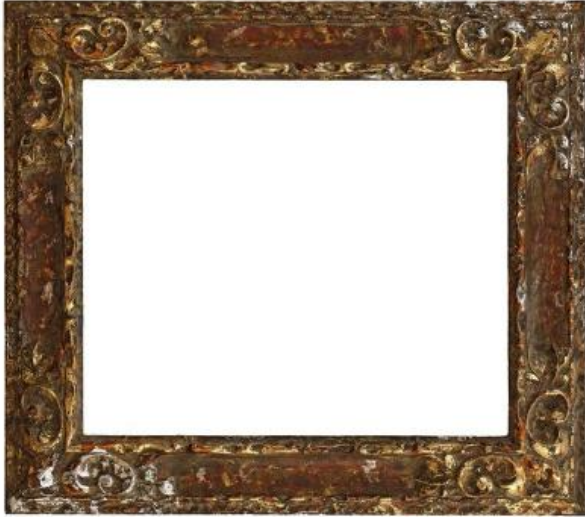

Renaissance Style Frame - Ref 113

600 EUR

Period : 20th century

Condition : Très bon état

<https://www.proantic.com/en/598813-rennaissance-style-frame-ref-113.html>

Description

External dimensions: 59.10 x 67.20 x 3.50 cm

Internal dimensions: 40.70 x 48.70 cm

Rebate dimensions: 42.30 x 50.70 cm

CONDITIONS OF SALE: The price displayed does not include shipping costs. Shipping costs vary depending on the size, weight and destination of the package. Shipping costs are non-negotiable, but the frames sold can be picked up for free in our shop at 133 rue Paradis, 13006 Marseille.