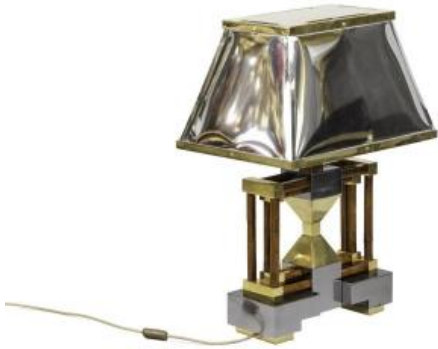

Lamp In Bamboo, Gilt And Silvered Brass, 1970's - Ls4120741

1 900 EUR

Period : 20th century

Condition : Bon état

Width : 40

Diameter : 16

Height : 72

<https://www.proantic.com/en/610597-lamp-in-bamboo-gilt-and-silvered-brass-1970s-ls4120741.html>

Description

Geometrical shape lamp in bamboo, gilt and silvered brass. Square shape shaft composed by bamboo sticks with gilt brass angles. Hourglass shape central element in gilt and silvered brass. Silvered base standing on two gilt rectangular shape legs.