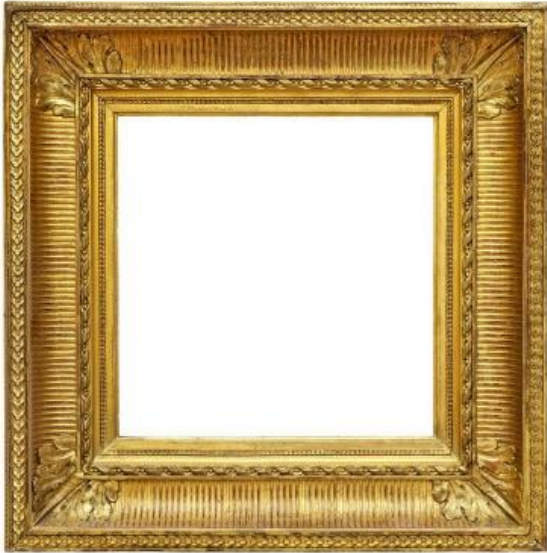

Channel Frame - Ref 665

650 EUR

Period : 19th century

Condition : Très bon état

Material : Gilded wood

<https://www.proantic.com/en/658058-channel-frame-ref-665.html>

Description

Channel frame decorated with piastres and ribbons interwoven with pearls, acanthus leaves at the corners

External dimensions: 50.00 x 50.70 x 6.50 cm

Internal dimensions: 29.00 x 29.50 cm

Dimensions of the rebate: 31.60 x 32.00 cm

Dealer

Alexis Pentcheff

Paintings and antique frames

Tel : 04 91 42 81 33

Mobile :