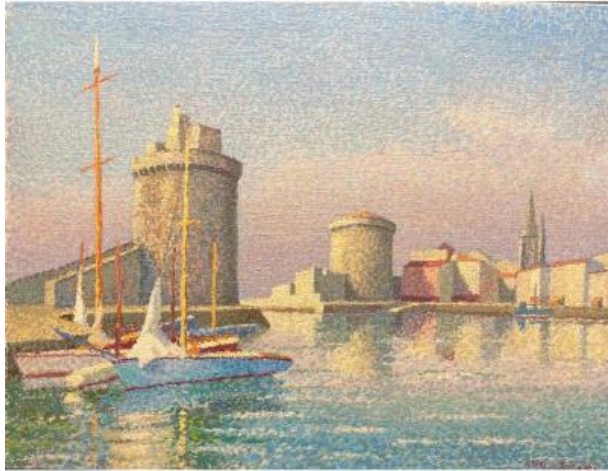

Pointillist Painting "port Of La Rochelle"

1 700 EUR

Signature : Chiara Marcel

Period : 20th century

Condition : Très bon état

Width : 65

Height : 50

<https://www.proantic.com/en/721927-pointillist-painting-port-of-la-rochelle.html>

Description

Pointillist painting by artist Chiara Rogarth Marcel born in Montreux in 1917, died in Evian in 1981. Several retrospectives have been made on this artist, whose talent the painter Carlos Raymond had noticed. Oil on canvas mounted on wood panel. Second part of the 20th century. see photos of the catalog of one of his retrospectives.