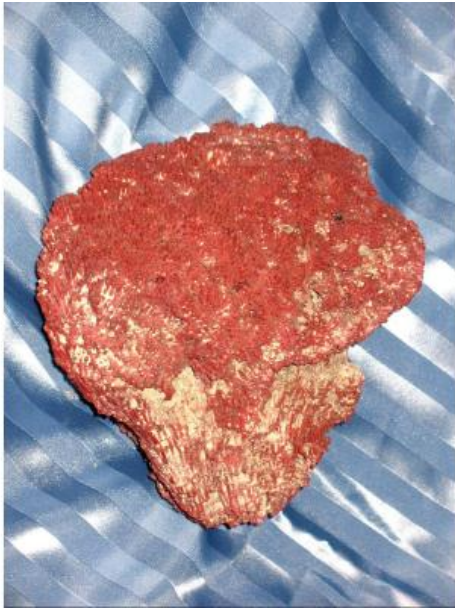

## Big Red Coral Tubipora Musica Of 2.5 Kg

380 EUR

Period : 19th century

Condition : Très bon état

Material : Coral

Width : 22 cm

Height : 21 cm

Depth : 14 cm

<https://www.proantic.com/en/736773-big-red-coral-tubipora-musica-of-25-kg.html>

### Description

Large red coral in organ formation with a conical base and extending by multiple tubular formations and ending in a "mossy carpet" which is the part forming the "umbel" of the coral Large block in very good condition because the endings are not broken and are of a very deep red The organs are filled for a lot of white sand The color is not altered Object of curiosity rare by its size and its state of conservation h: 21 cm width: 22 cm depth : 14 cm weight: 2.5 kg