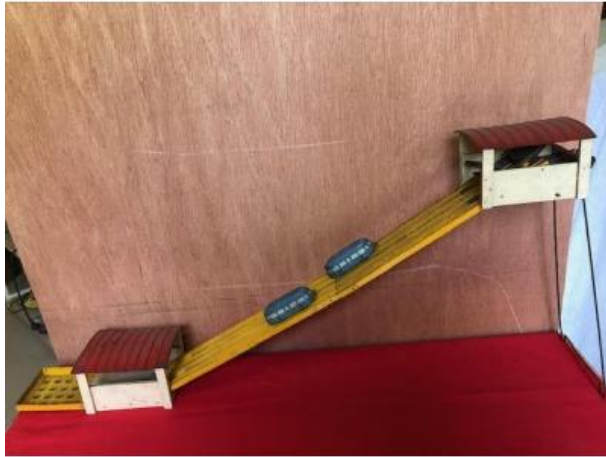

Renault Finculaire Toys

85 EUR

Signature : CIG

Period : 20th century

Condition : Complet

Material : Metal

Length : 100

Height : 43

Depth : 15

[https://www.proantic.com/en/782684-renault-finicaire-toys.h
tml](https://www.proantic.com/en/782684-renault-finicaire-toys.html)

Description

Toys Renault Finculaire Complete with its two Renault balls labels on the cabins Aim of the game to earn points