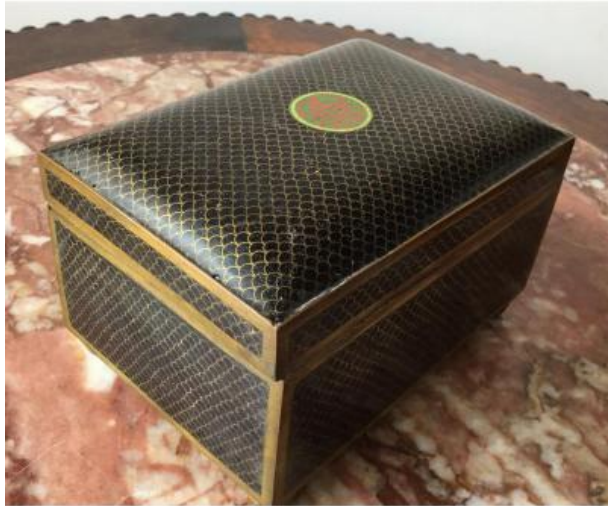

Cloisonné Enamel Box With Scales Decor

110 EUR

Period : 20th century

Condition : Bon état

Material : Bronze

Length : 12 cm

Width : 8,5 cm

Height : 8 cm

<https://www.proantic.com/en/806460-cloisonne-enamel-box-with-scales-decor.html>

Description

Charming little box, jewelry box in bronze and cloisonné enamels decorated with scales over the entire surface of the box and a Chinese ideogram in its center, sober and refined, circa 1900 very good condition