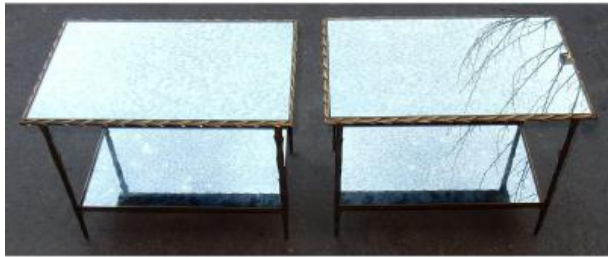

1950/70 'pair Of Gilt Bronze Sofa Ends Palm Tree Decor Maison Charles 58 X 37 Cm

6 800 EUR

Period : 20th century

Condition : Bon état

Material : Bronze

Length : 58

Width : 37

Height : 43

<https://www.proantic.com/en/807433-195070-039pair-of-gilt-bronze-sofa-ends-palm-tree-decor-maison-charles-58-x-37-cm.html>

Description

Pair of Sofa Ends with gilt bronze structure with palm tree decoration, aged oxidized mirror trays, all parts are screwed as well as the belt, good condition, circa 1970 Length: 58 cm Width: 37 cm Height: 43 cm