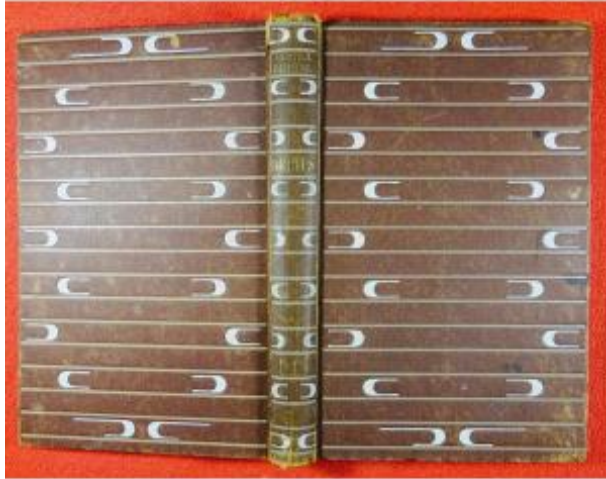

---

**Breuil - Brutus. Gallimard, 1945. Bonet Cartonnage.**

55 EUR

Signature : BREUIL (Roger), reliure Paul Bonet.

Period : 20th century

Condition : Bon état.

Length : in-12 environ 500 grammes

<https://www.proantic.com/en/848651-breuil-brutus-gallimard-1945-bonet-cartonnage.html>

Description

BREUIL (Roger) - Brutus. Paris, Gallimard, 1945; in-12, 226 pp., publisher's canvas binding after the model by Paul Bonet, smooth spine, decorated covers. Numbered copy.

Dealer

**Librairie ALPHABETS**