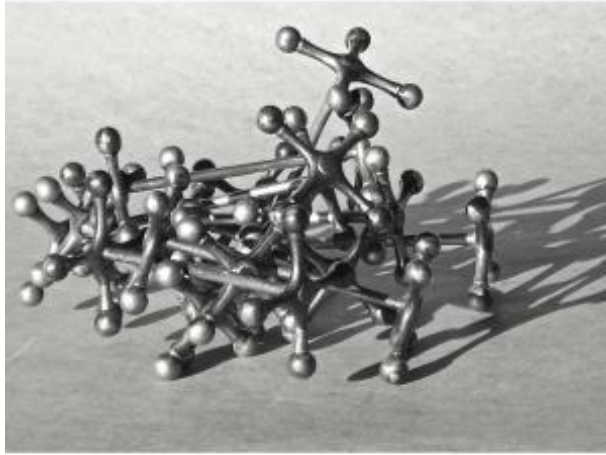

- 12 Door - Christofle Knives -

220 EUR

Signature : Christofle

Period : 20th century

Condition : Bon état

Material : Silver metal

Length : 8 centimètres

Height : 4 centimètres

<https://www.proantic.com/en/886592-12-door-christofle-knives.html>

Description

- 12 Knife rests with the Christofle hallmark in metal - Good condition, silver - plated, "Perle" model - - ancient , with traces of manipulation, but in good general condition -