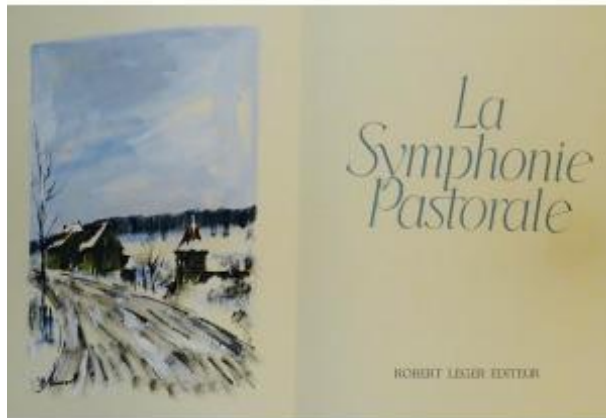

Gide - The Pastoral Symphony. Éditions Robert Léger, 1962. Illustrated By Jean-pierre RÉMON

1 000 EUR

Signature : GIDE (André) , illustré par Jean-Pierre RÉMON.

Period : 20th century

Condition : Très bon état.

Length : in-folio d'un poids d'environ 3 kilos

<https://www.proantic.com/en/902193-gide-the-pastoral-symphony-editions-robert-leger-1962-illustrated-by-jean-pierre-remon.html>

Description

GIDE (André) - The Pastoral Symphony. sl, Éditions Robert Léger, 1962; folio, 160 pp., paperback in sheets, cover folded in a slipcase. One of 94 numbered copies on Arches vellum (N°LXXII). Work composed in Erasmus body 28 by Dominique Viglino in Bourg-La-Reine. This book is illustrated with 25 original watercolors protected by serpents and painted by hand on each work by Jean-Pierre Rémon, in the tradition of illuminated books. Foreword by Jean Cocteau and Catherine Gide.