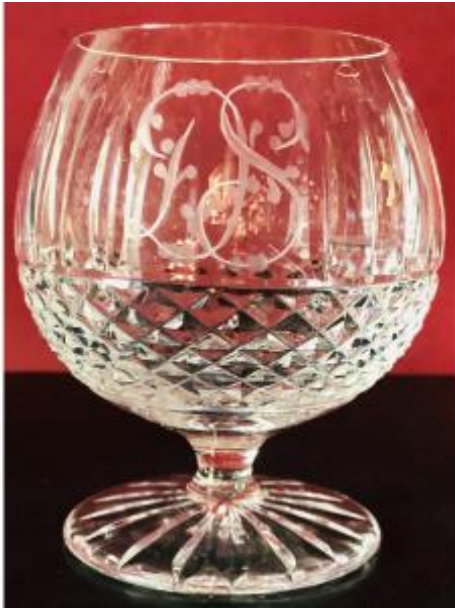

## Eight Saint Louis Tommy Crystal Tasting Glasses

580 EUR

Signature : Cristallerie Saint Louis

Period : 20th century

Condition : Parfait état

Material : Crystal

Diameter : 10cm

Height : 11,5cm

<https://www.proantic.com/en/906644-eight-saint-louis-tommy-crystal-tasting-glasses.html>

### Description

Eight tasting glasses in Saint Louis crystal, Tommy model. Old creation bearing a monogram with the initials D and S. No defects.