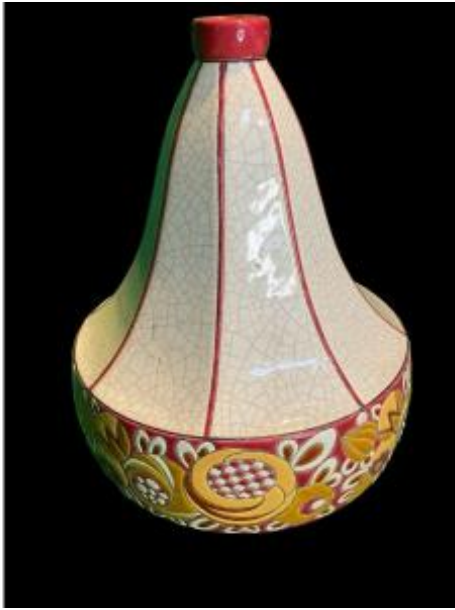

## Art-deco Longwy Vase - Cracked - Geometric Shape With Stylized Flowers - Size 18x28x34

### Description

Art-Deco Longwy vase - cracked Geometric shape with stylized flowers Dim. 18x28x34 Col: 5cm Base: 18cm H. 34cm Diameter: 28cm  
Stamp: Société des faienceries de Longwy - France - D.5022 - F.3060

800 EUR

Signature : Longwy

Period : 20th century

Condition : Bon état

Material : Ceramic

Diameter : 28

Height : 34

<https://www.proantic.com/en/934183-art-deco-longwy-vase-cracked-geometric-shape-with-stylized-flowers-size-18x28x34.html>