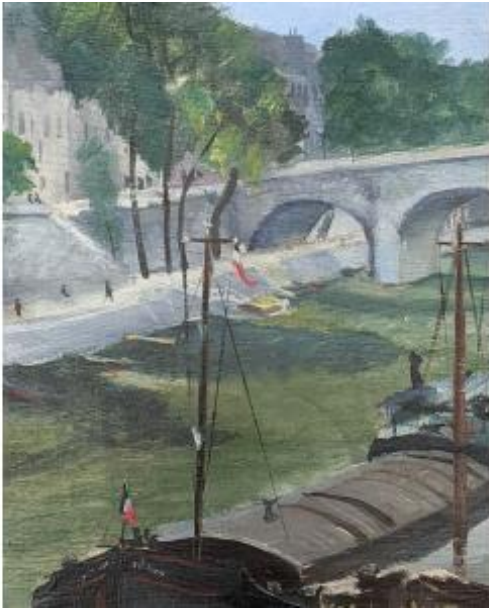

## Paris - The Pont Marie, Quay Of The Seine.

280 EUR

Period : 20th century

Condition : Bon état

Length : 35 cm (peinture) 45 cm (cadre)

Width : 27 cm (peinture) 37,5 cm (cadre)

<https://www.proantic.com/en/943165-paris-the-pont-marie-quay-of-the-seine.html>

### Description

Oil on panel 1940-50, representing barges at the quay in front of the Marie bridge. Signature to decipher (Rémy ...)