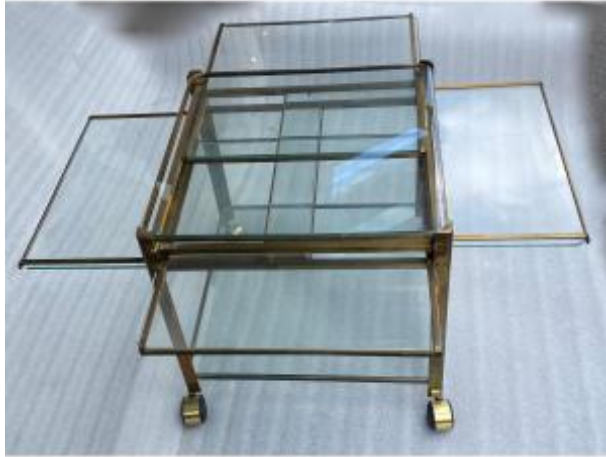

1970' Extensible Rolling Trolley Jacques Quinet, Maison Malabert.from Parisien Palace

6 500 EUR

Signature : Kinet

Period : 20th century

Condition : Etat d'usage

Material : Brass

Length : 51

Width : 51

Height : 50

[https://www.proantic.com/en/952042-1970-extensible-rolling-trolley-jacques-quinet-maison-malabertfrom-parisien-palace.ht](https://www.proantic.com/en/952042-1970-extensible-rolling-trolley-jacques-quinet-maison-malabertfrom-parisien-palace.html)
ml

Description

Jacques QUINET, attributed to For the Maison MALABERT.from Palace Parisien Trolley on wheels with 2 glass trays resting on an angle base in patinated brass. The 4 extensions = 105 X 105 cm H: 50 cm W: 51 cm D: 51 cm.