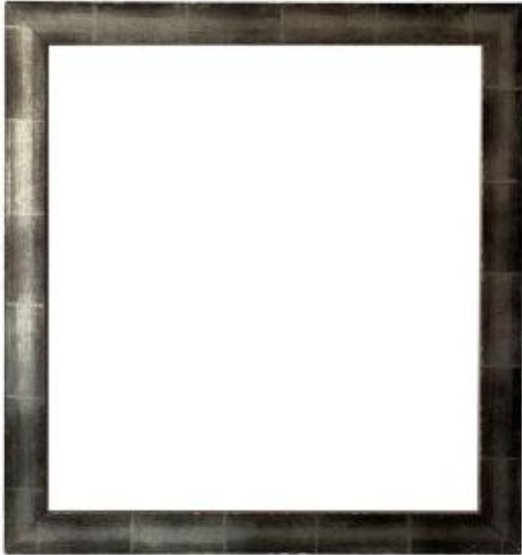

Modern Frame 48.00 X 44.20 Cm - Ref -1040

300 EUR

Period : 20th century

Condition : Bon état

Material : Gilted wood

<https://www.proantic.com/en/998200-modern-frame-4800-x-4420-cm-ref-1040.html>

Description

Modern frame gilded with white leaf

-View dimensions: 45.50 x 41.90 cm

-External frame dimensions: 53.60 x 50.00 cm

-Rebate dimensions: 48.00 x 44.20 cm

Dealer

Alexis Pentcheff

Paintings and antique frames

Tel : 04 91 42 81 33